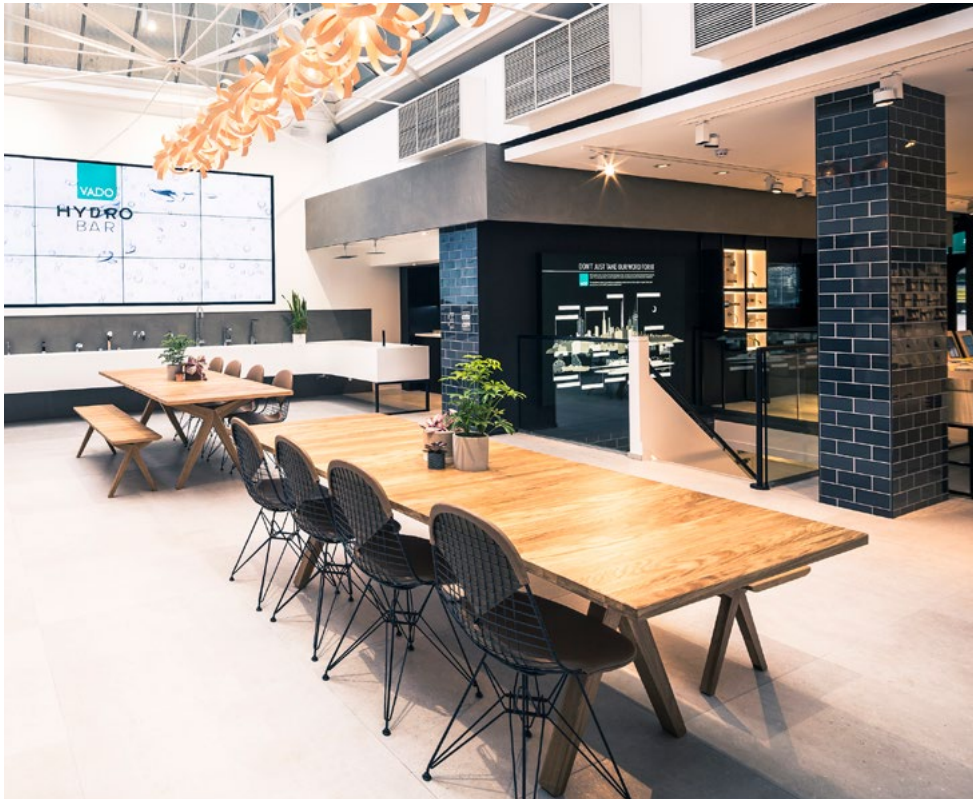

VADO

Material Lab – VADO Design Studio

10 Great Titchfield Street
London
W1W 8BB

Contact: Lynne Wainwright

T: 020 7436 8629 / 07990 512 352

E: lynne.wainwright@vado.com

www.vado.com

Opening times of showroom:

9:00am to 5:00pm (Monday to Friday)

By Appointment Only