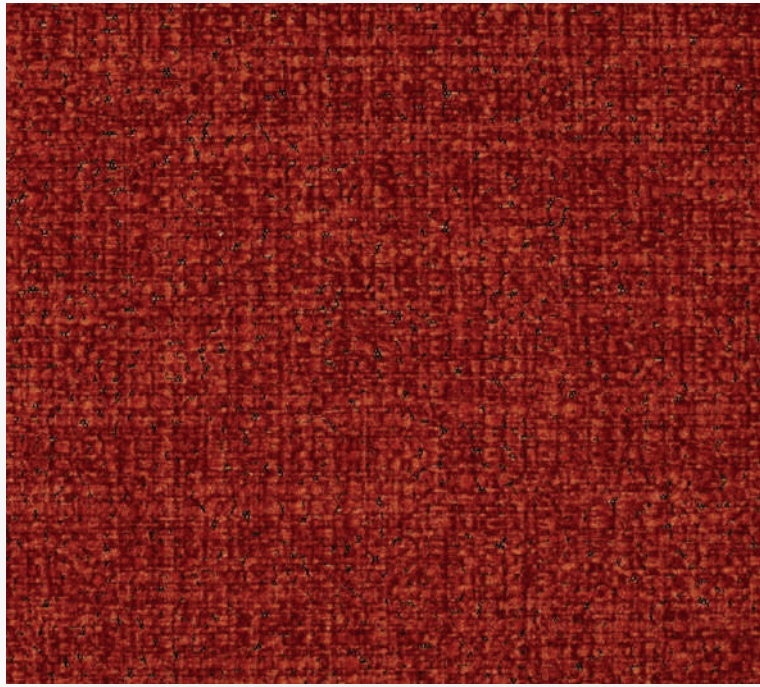

marketing@chieftainfabrics.com
www.chieftainfabrics.com

Chilli

Flame

Tawny

Calico

Cloak

Starlight

Twinkle