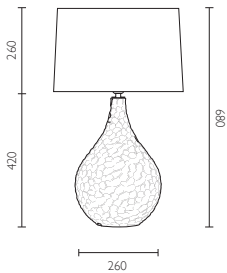

Dimensions:

Lamp Full Height with shade: 680mm / 26.8"
Base Height: 420mm / 16.5"
Widest Body Diameter: 260mm / 10.2"
Base Diameter: 120mm / 4.7"

Notes:

*This design is individually crafted and will vary from piece to piece.
Dimensions shown are approximate.*