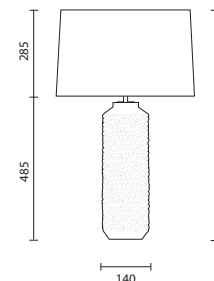

Dimensions:

Lamp Full Height with shade: 720mm / 28.3"
Base Height: 460mm / 18.1"
Base Diameter: 160mm / 6.3"

Notes:

This design is individually crafted and will vary from piece to piece.
Dimensions shown are approximate.

Dimensions:

Lamp Full Height with shade: 585mm / 23.0"
Base Height: 325mm / 12.8"
Widest Body Diameter: 300mm / 11.8"
Base Diameter: 140mm / 5.5"

Notes:

This design is individually crafted and will vary from piece to piece.
Dimensions shown are approximate.

NOVELLA ANTIQUE BRONZE

Base: TL-NOVE-CHRO-ABRZ
 Shade: 16" Roman Drum
 Glaze Sandstone
 Shade Lining: White PVC
 Shade Code: SH-16-RMDR

Dimensions:

Lamp Full Height with shade: 680mm / 26.8"
 Base Height: 420mm / 16.5"
 Widest Body Diameter: 260mm / 10.2"
 Base Diameter: 120mm / 4.7"

Dimensions:

Lamp Full Height with shade: 770mm / 30.3"
 Base Height: 485mm / 19.1"
 Widest Body Diameter: 140mm / 5.5"
 Base Diameter: 85mm / 3.3"

Notes:

This design is individually crafted and will vary from piece to piece. Dimensions shown are approximate.