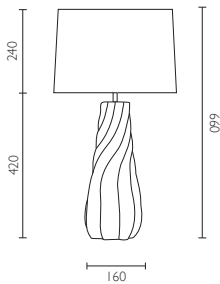

AQUEOUS PENDANT DIMENSIONS

Dimensions:

Lamp Height: 308mm / 12.1"
Base Width: 140mm / 5.5"

Notes:

This design and finish is individually crafted and will vary from piece to piece. Dimensions shown are approximate.

METALLO PENDANT DIMENSIONS

Dimensions:

Lamp Height: 320mm / 12.6"
Base Width: 200mm / 7.9"

Notes:

This design and finish is individually crafted and will vary from piece to piece. Dimensions shown are approximate.

Dimensions:

Lamp Full Height with shade: 660mm / 26.0"
 Base Height: 420mm / 16.5"
 Widest Body Diameter: 160mm / 6.3"
 Base Diameter: 110mm / 4.3"

Notes:

*This design is individually crafted and will vary from piece to piece.
 Dimensions shown are approximate.*

Dimensions:

Lamp Full Height with shade: 430 mm / 16.9"
 Base Height: 220 mm / 8.7"
 Widest Body Diameter: 245 mm / 9.6"
 Base Depth: 85 mm / 3.3"

Notes:

This design is individually crafted and will vary from piece to piece. Dimensions shown are approximate.