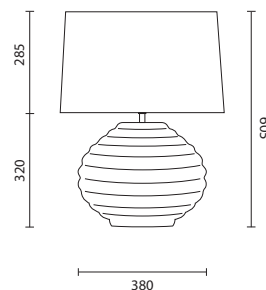

Dimensions:

Lamp Full Height with shade: 605mm / 23.8"
Base Height: 320mm / 12.6"
Widest Body Diameter: 380mm / 15.0"
Base Diameter: 140mm / 5.5"

Notes:

This design is individually crafted and will vary from piece to piece.
Dimensions shown are approximate.