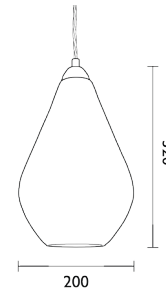

AQUEOUS PENDANT DIMENSIONS

Dimensions:

Lamp Height: 308mm / 12.1"
Base Width: 140mm / 5.5"

Notes:

This design and finish is individually crafted and will vary from piece to piece. Dimensions shown are approximate.

METALLO PENDANT DIMENSIONS

Dimensions:

Lamp Height: 320mm / 12.6"
Base Width: 200mm / 7.9"

Notes:

This design and finish is individually crafted and will vary from piece to piece. Dimensions shown are approximate.

Dimensions:

Lamp Full Height with shade: 660mm / 26.0"
 Base Height: 420mm / 16.5"
 Widest Body Diameter: 160mm / 6.3"
 Base Diameter: 110mm / 4.3"

Notes:

*This design is individually crafted and will vary from piece to piece.
 Dimensions shown are approximate.*

Dimensions:

Lamp Full Height with shade: 430 mm / 16.9"
 Base Height: 220 mm / 8.7"
 Widest Body Diameter: 245 mm / 9.6"
 Base Depth: 85 mm / 3.3"

Notes:

This design is individually crafted and will vary from piece to piece. Dimensions shown are approximate.