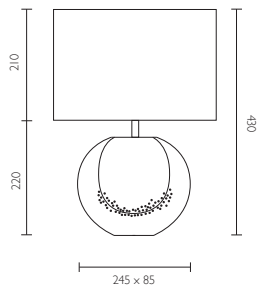

Dimensions:

Lamp Full Height with shade: 660mm / 26.0"
 Base Height: 420mm / 16.5"
 Widest Body Diameter: 160mm / 6.3"
 Base Diameter: 110mm / 4.3"

Notes:

*This design is individually crafted and will vary from piece to piece.
 Dimensions shown are approximate.*

Dimensions:

Lamp Full Height with shade: 430 mm / 16.9"
 Base Height: 220 mm / 8.7"
 Widest Body Diameter: 245 mm / 9.6"
 Base Depth: 85 mm / 3.3"

Notes:

This design is individually crafted and will vary from piece to piece. Dimensions shown are approximate.

Dimensions:

Lamp Full Height with shade: 715mm / 28.1"
 Base Height: 455mm / 17.9"
 Base Width: 160mm / 6.3"

Notes:

This design is individually crafted and will vary from piece to piece.
 Dimensions shown are approximate.

Dimensions:

Lamp Full Height with shade: 585mm / 23.0"
Base Height: 325mm / 12.8"
Widest Body Diameter: 300mm / 11.8"
Base Diameter: 140mm / 5.5"

Notes:

This design is individually crafted and will vary from piece to piece.
Dimensions shown are approximate.