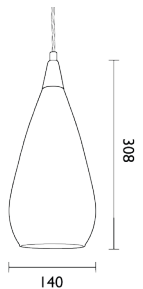

AQUEOUS PENDANT DIMENSIONS

Dimensions:

Lamp Height: 308mm / 12.1"
Base Width: 140mm / 5.5"

Notes:

This design and finish is individually crafted and will vary from piece to piece. Dimensions shown are approximate.

METALLO PENDANT DIMENSIONS

Dimensions:

Lamp Height: 320mm / 12.6"
Base Width: 200mm / 7.9"

Notes:

This design and finish is individually crafted and will vary from piece to piece. Dimensions shown are approximate.

Dimensions:

Lamp Full Height with shade: 660mm / 26.0"
 Base Height: 420mm / 16.5"
 Widest Body Diameter: 160mm / 6.3"
 Base Diameter: 110mm / 4.3"

Notes:

*This design is individually crafted and will vary from piece to piece.
 Dimensions shown are approximate.*

Dimensions:

Lamp Full Height with shade: 430 mm / 16.9"
 Base Height: 220 mm / 8.7"
 Widest Body Diameter: 245 mm / 9.6"
 Base Depth: 85 mm / 3.3"

Notes:

This design is individually crafted and will vary from piece to piece. Dimensions shown are approximate.