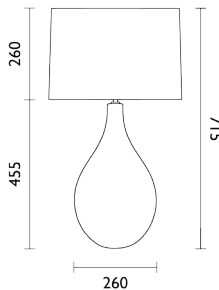

Dimensions:

Lamp Full Height with shade: 715mm / 28.1"
Base Height: 455mm / 17.9"
Widest Body Diameter: 260mm / 10.2"

Notes:

*This design is individually crafted and will vary from piece to piece.
Dimensions shown are approximate.*