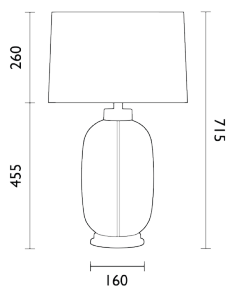

AMELIA LARGE DIMENSIONS

All Amelia designs are available in both large and medium options

Dimensions:

Lamp Full Height with shade: 715mm / 28.1"
Base Height: 455mm / 17.9"
Base Width: 160mm / 6.3"

Notes:

This design is individually crafted and will vary from piece to piece.
Dimensions shown are approximate.