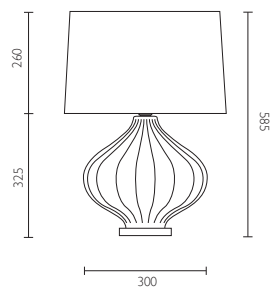

Dimensions:

Lamp Full Height with shade: 660mm / 26.0"
 Base Height: 420mm / 16.5"
 Widest Body Diameter: 160mm / 6.3"
 Base Diameter: 110mm / 4.3"

Notes:

*This design is individually crafted and will vary from piece to piece.
 Dimensions shown are approximate.*

Dimensions:

Lamp Full Height with shade: 715mm / 28.1"
 Base Height: 455mm / 17.9"
 Base Width: 160mm / 6.3"

Notes:

This design is individually crafted and will vary from piece to piece.
 Dimensions shown are approximate.

Dimensions:

Lamp Full Height with shade: 720mm / 28.3"
Base Height: 460mm / 18.1"
Base Diameter: 160mm / 6.3"

Notes:

This design is individually crafted and will vary from piece to piece.
Dimensions shown are approximate.

Dimensions:

Lamp Full Height with shade: 585mm / 23.0"
Base Height: 325mm / 12.8"
Widest Body Diameter: 300mm / 11.8"
Base Diameter: 140mm / 5.5"

Notes:

This design is individually crafted and will vary from piece to piece.
Dimensions shown are approximate.