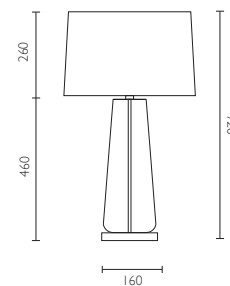

Dimensions:

Lamp Full Height with shade: 430 mm / 16.9"
 Base Height: 220 mm / 8.7"
 Widest Body Diameter: 245 mm / 9.6"
 Base Depth: 85 mm / 3.3"

Notes:

This design is individually crafted and will vary from piece to piece. Dimensions shown are approximate.

Dimensions:

Lamp Full Height with shade: 715mm / 28.1"
 Base Height: 455mm / 17.9"
 Base Width: 160mm / 6.3"

Notes:

This design is individually crafted and will vary from piece to piece.
 Dimensions shown are approximate.

AMELIA MEDIUM DIMENSIONS

All Amelia designs are available in both large and medium options

Dimensions:

Lamp Full Height with shade: 615 mm / 24.2"
 Base Height: 375 mm / 14.8"
 Base Width: 130 mm / 5.1"

Notes:

Dimensions:

Lamp Full Height with shade: 720mm / 28.3"
Base Height: 460mm / 18.1"
Base Diameter: 160mm / 6.3"

Notes:

This design is individually crafted and will vary from piece to piece.
Dimensions shown are approximate.