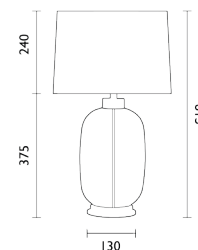

Dimensions:

Lamp Full Height with shade: 660mm / 26.0"
 Base Height: 420mm / 16.5"
 Widest Body Diameter: 160mm / 6.3"
 Base Diameter: 110mm / 4.3"

Notes:

*This design is individually crafted and will vary from piece to piece.
 Dimensions shown are approximate.*

Dimensions:

Lamp Full Height with shade: 430 mm / 16.9"
 Base Height: 220 mm / 8.7"
 Widest Body Diameter: 245 mm / 9.6"
 Base Depth: 85 mm / 3.3"

Notes:

This design is individually crafted and will vary from piece to piece. Dimensions shown are approximate.

Dimensions:

Lamp Full Height with shade: 715mm / 28.1"
 Base Height: 455mm / 17.9"
 Base Width: 160mm / 6.3"

Notes:

This design is individually crafted and will vary from piece to piece.
 Dimensions shown are approximate.

AMELIA MEDIUM DIMENSIONS

All Amelia designs are available in both large and medium options

Dimensions:

Lamp Full Height with shade: 615 mm / 24.2"
 Base Height: 375 mm / 14.8"
 Base Width: 130 mm / 5.1"

Notes: