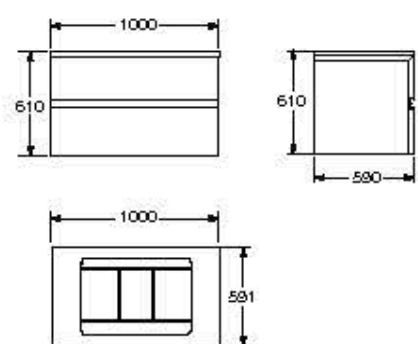

Wall-hung furniture with back painted glass countertop, upper and lower drawers for 1 countertop washbasin 1 to 3 tapholes 660x470x60 mm. Ref. A3270C2..0 / Ref. A3270C2..2 / Ref. A3270C2..3.

Ref. A8571998..
1000 x 590 x 610 mm

Finishes:
19 Silver
20 Greige
21 Nero