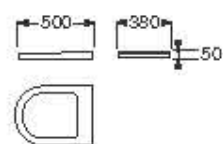

Seat and cover for wall-hung WC.

Ref. A801C32..B
500 x 380 mm

Finishes:
00 Glossy white
91 Off-white
R3 Greige
R4 Dark metallic