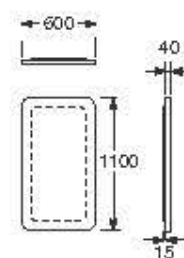

MIRRORS

Mirror with metallic frame.

Ref. A8123440..
1100 x 600 mm

Finishes:
40 Greige
57 Brushed steel