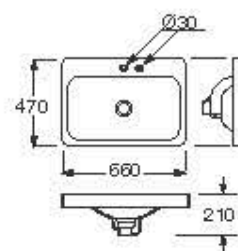

Over countertop washbasin with 2 tapholes for single side lever faucet mixer of Armani/Roca first collection with 30,5 mm hole (Ref. A5A3876..0)

Ref. A3270C6_2
660 x 470 x 60 mm

Finishes:
00 Glossy white
91 Off-white
R3 Greige
R4 Dark metallic
R7 Shagreen dark metallic
R8 Matte gold
R9 Shagreen matte gold