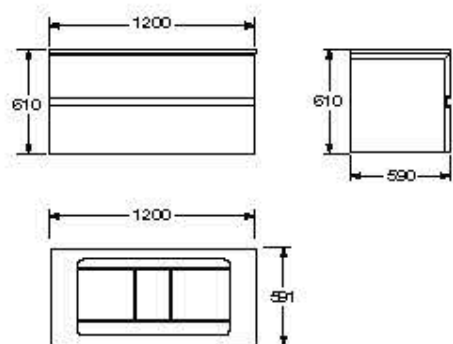

Wall-hung furniture with back painted glass countertop upper and lower drawers for 1 countertop washbasin 1 to 3 tapholes 900x470x60 mm Ref. A3270C0..0 / Ref. A3270C0..2 / Ref. A3270C0..3) or 1 countertop washbasin with 3 tapholes 1100x520x70 mm Ref. A3270CE...

Ref. A8572018..
1200 x 590 x 610 mm

Finishes:
19 Silver
20 Greige
21 Nero