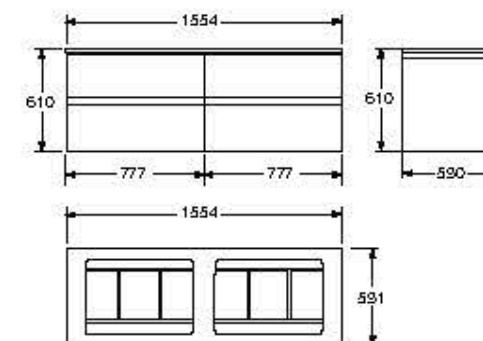

Wall-hung furniture with back painted glass countertop, upper and lower drawers for 2 countertop washbasins 1 to 3 tapholes 660x470x6 mm. Ref. A3270C2..0 / Ref. A3270C2..2 / Ref. A3270C2..3.

Ref. A8571978..

1550 x 590 x 610 mm

Finishes:

- 19 Silver
- 20 Greige
- 21 Nero