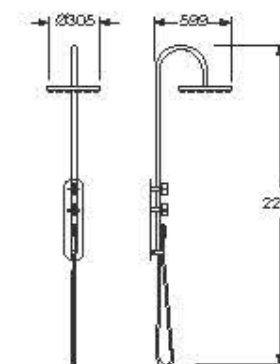

Deck mounted 3 tapholes basin mixer with central swivel spout and pop up waste.

Ref. A5A3676..0  
232 x 142 mm

**Finishes:**  
00 Chrome  
VC Greige  
VS Brushed steel

Built-in 3 tapholes basin mixer with central spout of 180 mm length.

Deck mounted 3 tapholes bidet mixer with central spout and pop-up waste.

Ref. A5A7176..0  
155 x 120 mm

**Finishes:**  
00 Chrome  
VC Greige  
VS Brushed steel

Floorstanding thermostatic bath-shower mixer with handshower.

Ref. A5A2776..0  
966 x 237 mm

**Finishes:**  
00 Chrome  
VC Greige  
VS Brushed steel

Built-in thermostatic shower column with handshower and high-flow rain shower head.

Ref. A5A9776..0  
2280 x 599 mm