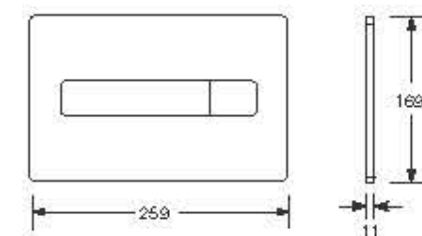

3/6L dual push operating flush.

Ref. A8900970...
259 x 169 mm

Finishes:
R0 Chrome
R3 Greige
R6 Brushed steel