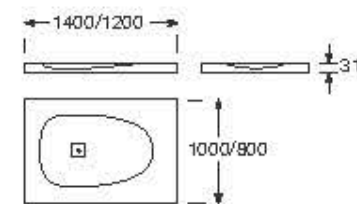

Made to measure superslim shower tray with side drain and exclusive texture.

M / Side drain

Length: 1400 mm max - 1200 mm min
Width: 1000 mm max - 800 mm min
Height: 31 mm

Finishes:

10 Off-white
R3 Greige
R4 Dark metallic