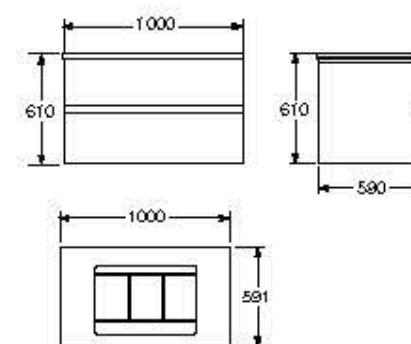

Wall-hung furniture with back painted glass countertop, upper and lower drawers for 1 over countertop washbasin 1 to 3 tapholes 660x470x60 mm. Ref. A3270C6..0 / Ref. A3270C6..2 / Ref. A3270C6..3.

Ref. A8572218..
1000 x 590 x 610 mm

Finishes:
19 Silver
20 Greige
21 Nero