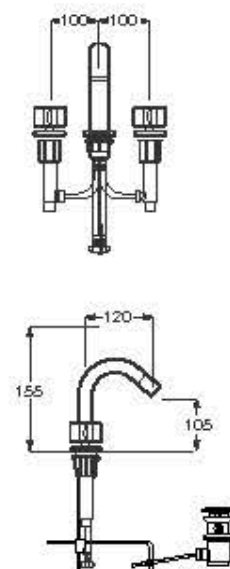

Deck mounted 3 tapholes basin mixer with central swivel spout and pop up waste.

Ref. A5A3676..0  
232 x 142 mm

**Finishes:**  
00 Chrome  
VC Greige  
VS Brushed steel

Built-in 3 tapholes basin mixer with central spout of 180 mm length.

Ref. A5A3576..0  
179 x 249 mm

**Finishes:**  
00 Chrome  
VC Greige  
VS Brushed steel

Fixed open drain for built-in basin mixer.  
(Ref. A5A3576..0).

Ref. A5064058..  
Ø 72 mm

**Finishes:**  
00 Chrome  
VC Greige  
VS Brushed steel

Deck mounted 3 tapholes bidet mixer with central spout and pop-up waste.

Ref. A5A7176..0  
155 x 120 mm

**Finishes:**  
00 Chrome  
VC Greige  
VS Brushed steel

Floorstanding thermostatic bath-shower mixer with handshower.