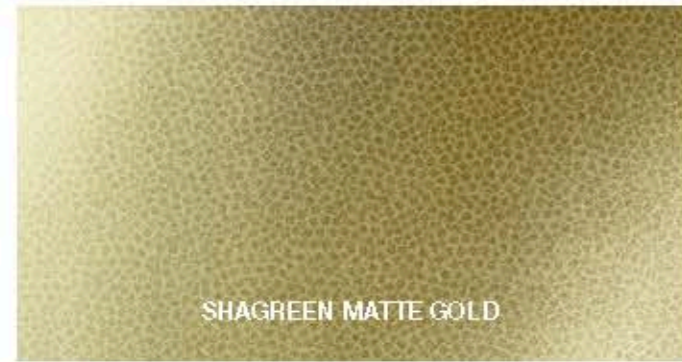

**Finishes:**  
01 Chrome  
40 Greige  
57 Brushed steel

Wall-mounted towel rail.

**Ref. A8172720..**  
400 x 75 mm

**Finishes:**  
01 Chrome  
40 Greige  
57 Brushed steel

FINISHES

COUNTERTOP AND OVER COUNTERTOP WASHBASINS