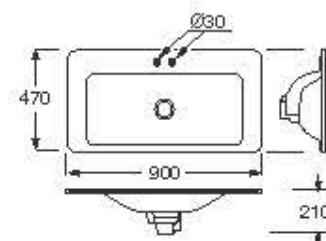

**Ref. A3270C3.0**

660 x 420 x 6 mm

Countertop washbasin with 2 tapholes for single side lever faucet mixer of Armani/Poca first collection with 30,5mm hole (Ref. A5A3876.0)

**Ref. A3270C0.2**

900 x 470 x 6 mm