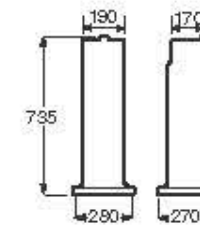

Pedestal.

Ref. A3370C0_0
280 x 270 x 735 mm

Finishes:
00 Glossy white
91 Off-white