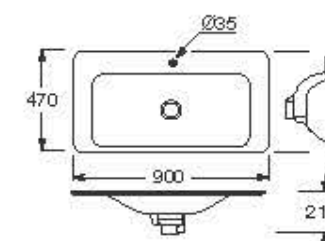

Countertop washbasin with 1 taphole.

Ref. A3270C0.0

900 x 470 x 6 mm

Finishes:

- 00 Glossy white
- 91 Off-white
- R3 Greige
- R4 Dark metallic
- R7 Shagreen dark metallic
- R8 Matte gold
- R9 Shagreen matte gold

Ref. A3270C2.0

660 x 470 x 6 mm