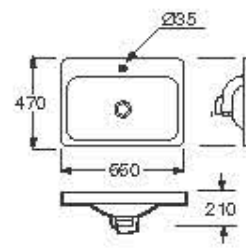

Over countertop washbasin with 1 taphole.

Ref. A3270C6_0
660 x 470 x 60 mm

Finishes:
00 Glossy white
91 Off-white
R3 Greige
R4 Dark metallic
R7 Shagreen dark metallic
R8 Matte gold
R9 Shagreen matte gold