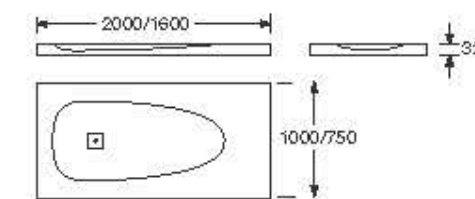

**Ref. A248449000**

1800 x 800 mm

Made to measure

Made to measure superslim shower tray with central drain and exclusive texture.

**XXL / Central drain**

Length: 2000 mm max - 1800 mm min

Width: 1000 mm max - 800 mm min

Height: 32 mm

**Finishes:**

10 Off-white

R3 Greige

R4 Dark metallic

Made to measure

Made to measure superslim shower tray with side drain and exclusive texture.

**XXL / Side drain**