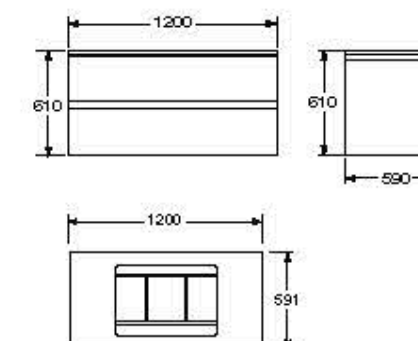

Wall-hung furniture with back painted glass countertop, upper and lower drawers for 1 countertop washbasin 1 to 3 tapholes 660x470x6 mm. Ref. A3270C2..0 / Ref. A3270C2..2 / Ref. A3270C2..3.

Ref. A8571988..

1200 x 590 x 610 mm

Finishes:

- 19 Silver
- 20 Greige
- 21 Nero