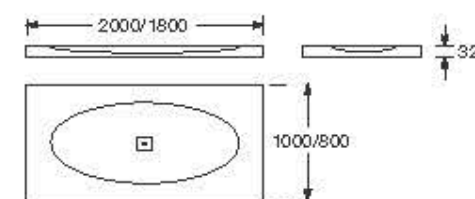

**Ref. A248449000**

1800 x 800 mm

Made to measure

Made to measure superslim shower tray with central drain and exclusive texture.

**XXL / Central drain**

Length: 2000 mm max - 1800 mm min

Width: 1000 mm max - 800 mm min