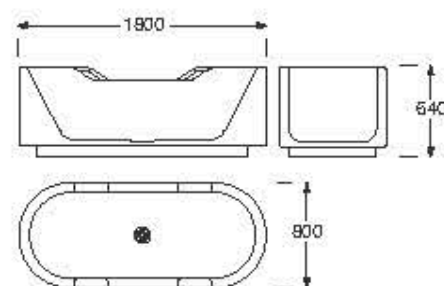

Freestanding bathtub with 4 handles.

Ref. A24844900.

1800 x 800 mm

Finishes:

O – Off-white bathtub + chrome handles

C – Off-white bathtub + greige handles

V – Off-white bathtub + brushed steel handles