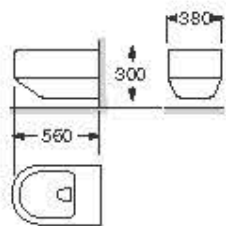

Rimless wall-hung WC.

Ref. A3460C7..0
560 x 380 mm

Finishes:
00 Glossy white
91 Off-white
R3 Greige
R4 Dark metallic