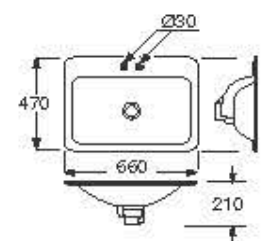

**Ref. A3270C3.0**

660 x 420 x 6 mm

Countertop washbasin with 2 tapholes for single side lever faucet mixer of Armani/Poca first collection with 30,5mm hole (Ref. A5A3876.0)

**Ref. A3270C0.2**

900 x 470 x 6 mm