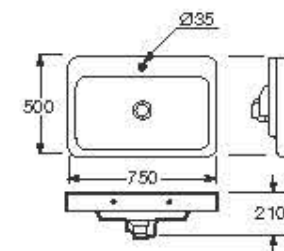

Wall-hung washbasin / pedestal with 1 taphole.

Ref. A3270C8_0
750 x 500 x 85 mm

Finishes:
00 Glossy white
91 Off-white