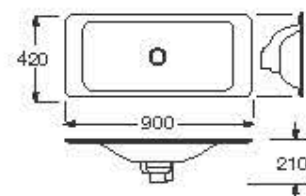

Countertop washbasin.

Ref. A3270C1.0

900 x 420 x 6 mm

Finishes:

- 00 Glossy white
- 91 Off-white
- R3 Greige
- R4 Dark metallic
- R7 Shagreen dark metallic
- R8 Matte gold
- R9 Shagreen matte gold

Ref. A3270C3.0

660 x 420 x 6 mm