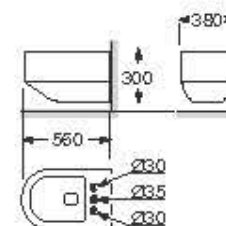

Rimless wall-hung WC.

**Ref. A3460C7..0**  
560 x 380 mm

**Finishes:**  
00 Glossy white  
91 Off-white  
R3 Greige  
R4 Dark metallic

Seat and cover for wall-hung WC.

**Ref. A801C32..B**  
500 x 380 mm

**Finishes:**  
00 Glossy white  
91 Off-white  
R3 Greige  
R4 Dark metallic