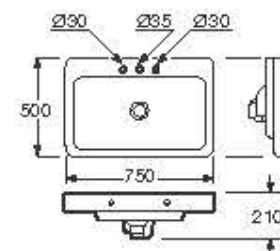

Wall-hung washbasin / pedestal with 3 tapholes.

Ref. A3270C8_3
750 x 500 x 85 mm

Finishes:
00 Glossy white
91 Off-white