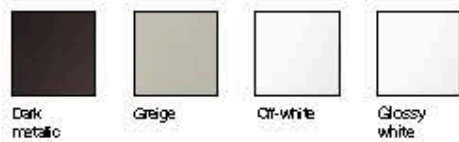

Dark metallic

Greige

Off-white

Glossy white