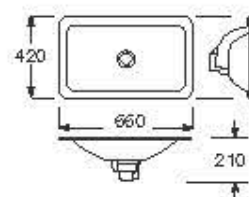

Countertop washbasin.

Ref. A3270C1.0

900 x 420 x 6 mm

Finishes:

- 00 Glossy white
- 91 Off-white
- R3 Greige
- R4 Dark metallic
- R7 Shagreen dark metallic
- R8 Matte gold
- R9 Shagreen matte gold

Ref. A3270C3.0

660 x 420 x 6 mm