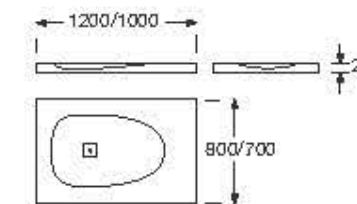

Made to mesure

Made to measure superslim shower tray with side drain and exclusive texture.

**L / Side drain**

Length: 1600 mm max - 1400 mm min  
Width: 800 mm max - 700 mm min  
Height: 31 mm

**Finishes:**

10 Off-white  
R3 Greige  
R4 Dark metallic

Made to mesure

Made to measure superslim shower tray with side drain and exclusive texture.

**M / Side drain**

Length: 1400 mm max - 1200 mm min  
Width: 1000 mm max - 800 mm min  
Height: 31 mm

**Finishes:**

10 Off-white  
R3 Greige  
R4 Dark metallic

Made to mesure

Made to measure superslim shower tray with side drain and exclusive texture.

**S / Side drain**

Length: 1400 mm max - 1200 mm min  
Width: 800 mm max - 700 mm min  
Height: 31 mm

**Finishes:**

10 Off-white  
R3 Greige  
R4 Dark metallic

Made to mesure

Made to measure superslim shower tray with side drain and exclusive texture.

**XS / Side drain**

Length: 1200 mm max - 1000 mm min  
Width: 800 mm max - 700 mm min  
Height: 28 mm