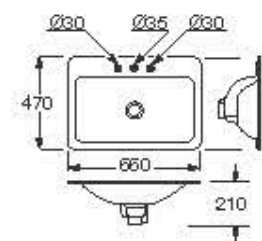

Countertop washbasin with 3 tapholes.

Ref. A3270C0.3

900 x 470 x 6 mm

Finishes:

- 00 Glossy white
- 91 Off-white
- R3 Greige
- R4 Dark metallic
- R7 Shagreen dark metallic
- R8 Matte gold
- R9 Shagreen matte gold

Ref. A3270C2.3

660 x 470 x 6 mm