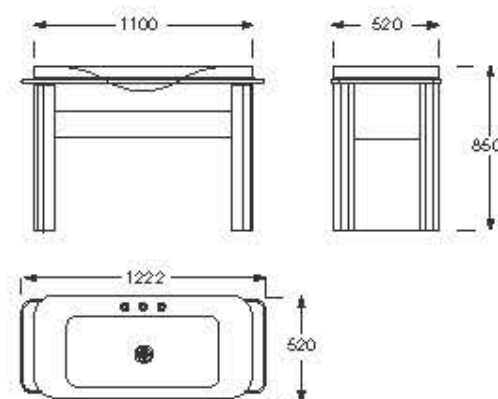

Made to mesure

Made to measure superslim shower tray with side drain and exclusive texture.

**L / Side drain**

Length: 1600 mm max - 1400 mm min  
Width: 800 mm max - 700 mm min  
Height: 31 mm

**Finishes:**

**Ref. AP50157832001..0**

1400 x 800 x 31 mm  
Side drain

**Ref. AP5014B032001..0**

1200 x 800 x 28 mm  
Side drain

Ref. A851368429

1100 x 520 x 850 mm

Base furniture in lacquered off-white finish. It includes greige side towel rails, side cabinets and off-white countertop washbasin.

Ref. A851368430

1100 x 520 x 850 mm