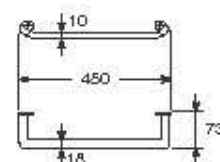

MIRRORS

Mirror with metallic frame.

**Ref. A8123440..**  
1100 x 600 mm

**Finishes:**  
40 Greige  
57 Brushed steel

TOWEL RAILS

Towel rail for wall-hung / pedestal washbasin.

**Ref. A8164470..**  
450 x 73 mm