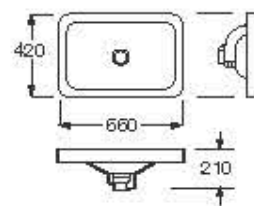

Over countertop washbasin.

Ref. A3270C7_0
660 x 420 x 60 mm

Finishes:
00 Glossy white
91 Off-white
R3 Greige
R4 Dark metallic
R7 Shagreen dark metallic
R8 Matte gold
R9 Shagreen matte gold