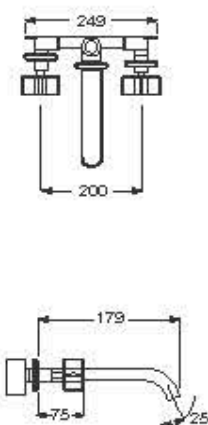

Ref. A8901900...  
250 x 160 mm

**Finishes:**  
R3 Greige  
R5 Dark metallic

3/6L dual push operating flush.

Ref. A8900970...  
259 x 169 mm

**Finishes:**  
R0 Chrome  
R3 Greige  
R6 Brushed steel

Deck mounted 3 tapholes basin mixer with central swivel spout and pop up waste.

Ref. A5A3676..0  
232 x 142 mm

**Finishes:**  
00 Chrome  
VC Greige  
VS Brushed steel

Built-in 3 tapholes basin mixer with central spout of 180 mm length.