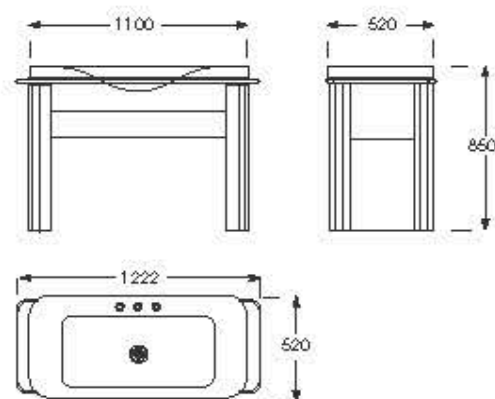

Base furniture in lacquered greige oak-venered finish. It includes greige side towel rails, side cabinets and off-white countertop washbasin.

Ref. A851368429

1100 x 520 x 850 mm