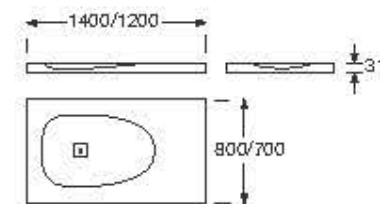

Made to measure superslim shower tray with side drain and exclusive texture.

**XL / Side drain**

Length: 1600 mm max - 1400 mm min  
Width: 1000 mm max - 800 mm min  
Height: 31 mm

**Finishes:**

10 Off-white  
R3 Greige  
R4 Dark metallic

Made to mesure

Made to measure superslim shower tray with side drain and exclusive texture.

**L / Side drain**

Length: 1600 mm max - 1400 mm min  
Width: 800 mm max - 700 mm min  
Height: 31 mm

**Finishes:**

10 Off-white  
R3 Greige  
R4 Dark metallic

Made to mesure

Made to measure superslim shower tray with side drain and exclusive texture.

**M / Side drain**

Length: 1400 mm max - 1200 mm min  
Width: 1000 mm max - 800 mm min  
Height: 31 mm

**Finishes:**

10 Off-white  
R3 Greige  
R4 Dark metallic

Made to mesure

Made to measure superslim shower tray with side drain and exclusive texture.

**S / Side drain**

Length: 1400 mm max - 1200 mm min  
Width: 800 mm max - 700 mm min  
Height: 31 mm