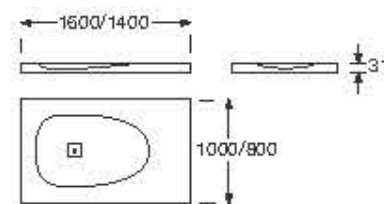

Height: 32 mm

**Finishes:**

10 Off-white

R3 Greige

R4 Dark metallic

Made to measure

Made to measure superslim shower tray with side drain and exclusive texture.

**XXL / Side drain**

Length: 2000 mm max - 1600 mm min

Width: 1000 mm max - 750 mm min

Height: 32 mm

**Finishes:**

10 Off-white

R3 Greige

R4 Dark metallic

Made to mesure

Made to measure superslim shower tray with side drain and exclusive texture.

**XL / Side drain**

Length: 1600 mm max - 1400 mm min  
Width: 1000 mm max - 800 mm min  
Height: 31 mm

**Finishes:**

10 Off-white  
R3 Greige  
R4 Dark metallic

Made to mesure

Made to measure superslim shower tray with side drain and exclusive texture.

**L / Side drain**

Length: 1600 mm max - 1400 mm min  
Width: 800 mm max - 700 mm min  
Height: 31 mm

**Finishes:**