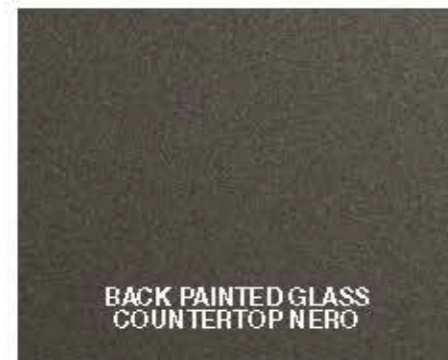

WALL-HUNG FURNITURE