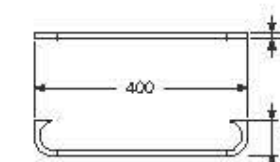

Wall-mounted towel rail.

Ref. A8172720..
400 x 75 mm

Finishes:
01 Chrome
40 Greige
57 Brushed steel