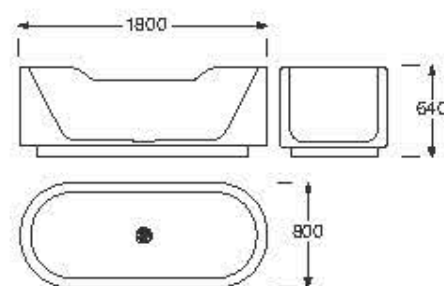

Freestanding bathtub, off-white finish.

Ref. A248449000

1800 x 800 mm