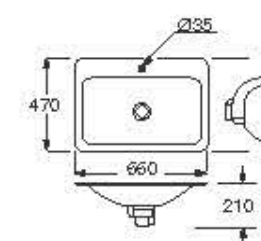

Countertop washbasin with 1 taphole.

Ref. A3270C0.0

900 x 470 x 6 mm

Finishes:

- 00 Glossy white
- 91 Off-white
- R3 Greige
- R4 Dark metallic
- R7 Shagreen dark metallic
- R8 Matte gold
- R9 Shagreen matte gold

Ref. A3270C2.0

660 x 470 x 6 mm