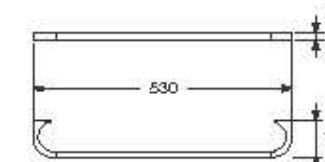

Wall-mounted towel rail.

Ref. A8172710..
530 x 75 mm

Finishes:
01 Chrome
40 Greige
57 Brushed steel