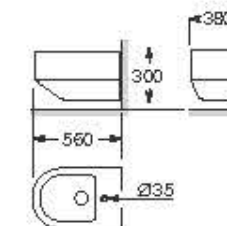

Wall-hung bidet with 1 taphole.

Ref. A3570C5..0
560 x 380 mm

Finishes:
00 Glossy white
91 Off-white
R3 Greige
R4 Dark metallic