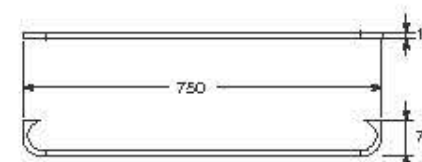

Wall-mounted towel rail.

Ref. A8172700..
750 x 75 mm

Finishes:
01 Chrome
40 Greige
57 Brushed steel