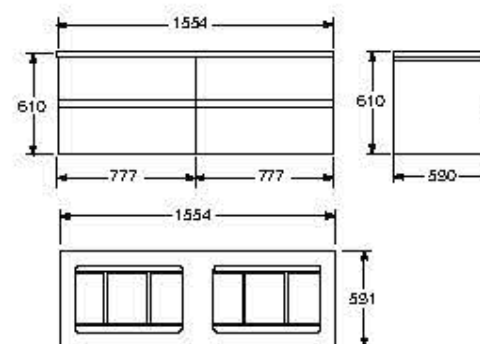

Wall-hung furniture with back painted glass countertop, upper and lower drawers for 2 over countertop washbasins 1 to 3 tapholes 660x470x60 mm. Ref. A3270C6..0 / Ref. A3270C6..2 / Ref. A3270C6..3.

Ref. A8572198..
1550 x 590 x 610 mm

Finishes:
19 Silver
20 Greige
21 Nero