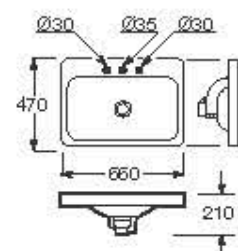

Over countertop washbasin with 3 tapholes.

Ref. A3270C6_3
660 x 470 x 60 mm

Finishes:
00 Glossy white
91 Off-white
R3 Greige
R4 Dark metallic
R7 Shagreen dark metallic
R8 Matte gold
R9 Shagreen matte gold