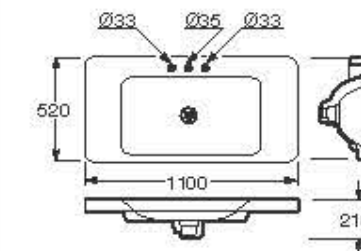

Countertop washbasin with 3 tapholes.

Ref. A3270CE_0
1100 x 520 x 65 mm

Finishes:
00 Off-white