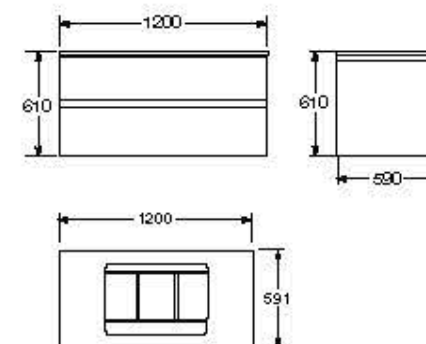

Wall-hung furniture with back painted glass countertop, upper and lower drawers for 1 over countertop washbasin 1 to 3 tapholes 660x470x60 mm. Ref. A3270C6..0 / Ref. A3270C6..2 / Ref. A3270C6..3.

Ref. A8572208..
1200 x 590 x 610 mm

Finishes:
19 Silver
20 Greige
21 Nero