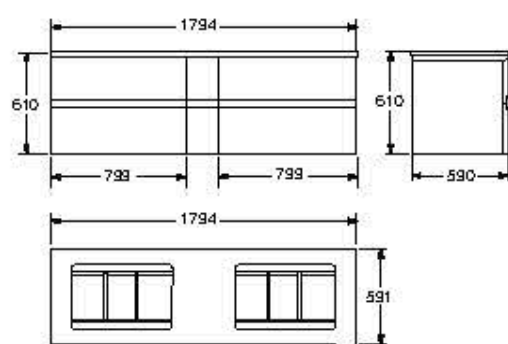

Wall-hung furniture with back painted glass countertop, upper and lower drawers for 2 over countertop washbasins 1 to 3 tapholes 660x470x60 mm. Ref. A3270C6..0 / Ref. A3270C6..2 / Ref. A3270C6..3

Ref. A8572188..
1800 x 590 x 610 mm

Finishes:
19 Silver
20 Greige
21 Nero