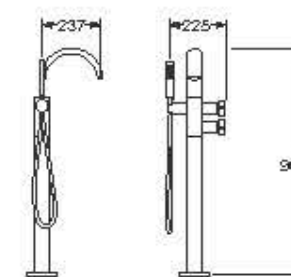

Floorstanding thermostatic bath-shower mixer with handshower.

Ref. A5A2776..0
966 x 237 mm

Finishes:
00 Chrome
VC Greige
VS Brushed steel