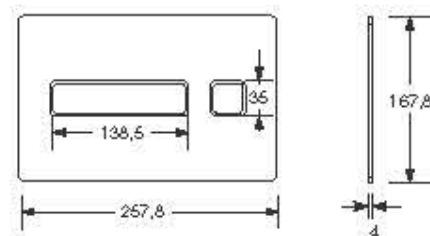

Chrome

Pro Systems support for wall-hung WC.

Ref. A890090400  
1190 x 500 x 140-195 mm

Support for wall-hung bidet.

Ref. A890041000  
1190 x 500 x 140-195 mm

Electronic touchless 3/6L dual flush plate with back painted glass and pattern finish. Compatible with Ref. A890090400, Ref. A890080200, Ref. A890080120 and Ref. A890080020.