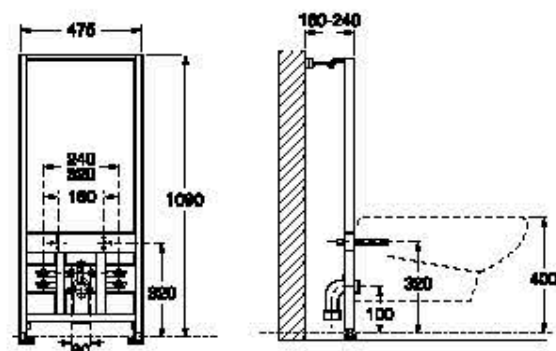

Chrome

Pro Systems support for wall-hung WC.

Ref. A890090400  
1190 x 500 x 140-195 mm

Support for wall-hung bidet.

Ref. A890041000  
1190 x 500 x 140-195 mm

Electronic touchless 3/6L dual flush plate with back painted glass and pattern finish. Compatible with Ref. A890090400, Ref. A890080200, Ref. A890080120 and Ref. A890080020.