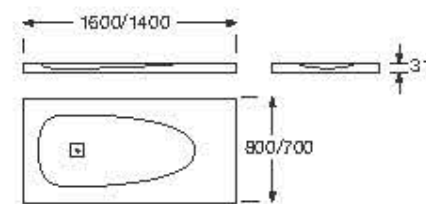

Made to measure superslim shower tray with side drain and exclusive texture.

**XL / Side drain**

Length: 1600 mm max - 1400 mm min  
Width: 1000 mm max - 800 mm min  
Height: 31 mm

**Finishes:**

10 Off-white  
R3 Greige  
R4 Dark metallic

Made to mesure

Made to measure superslim shower tray with side drain and exclusive texture.

**L / Side drain**

Length: 1600 mm max - 1400 mm min  
Width: 800 mm max - 700 mm min  
Height: 31 mm

**Finishes:**