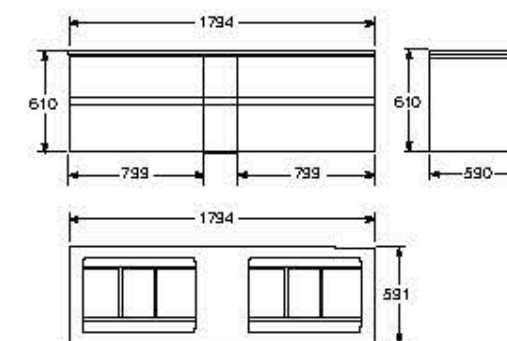

Made to mesure

Made to measure superslim shower tray with side drain and exclusive texture.

**L / Side drain**

Length: 1600 mm max - 1400 mm min  
Width: 800 mm max - 700 mm min  
Height: 31 mm

**Finishes:**

Ref. A851368429

1100 x 520 x 850 mm

Base furniture in lacquered off-white finish. It includes greige side towel rails, side cabinets and off-white countertop washbasin.

Ref. A851368430

1100 x 520 x 850 mm