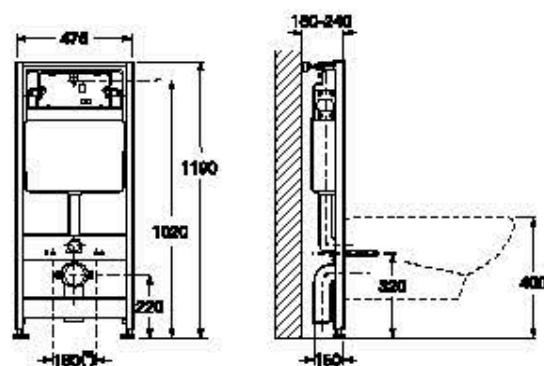

Chrome

Pro Systems support for wall-hung WC.

Ref. A890090400  
1190 x 500 x 140-195 mm

Support for wall-hung bidet.

Ref. A890041000  
1190 x 500 x 140-195 mm

Electronic touchless 3/6L dual flush plate with back painted glass and pattern finish. Compatible with Ref. A890090400, Ref. A890080200, Ref. A890080120 and Ref. A890080020.