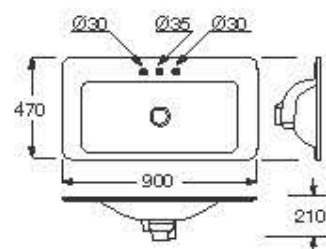

Countertop washbasin with 3 tapholes.

Ref. A3270C0.3

900 x 470 x 6 mm

Finishes:

- 00 Glossy white
- 91 Off-white
- R3 Greige
- R4 Dark metallic
- R7 Shagreen dark metallic
- R8 Matte gold
- R9 Shagreen matte gold

Ref. A3270C2.3

660 x 470 x 6 mm