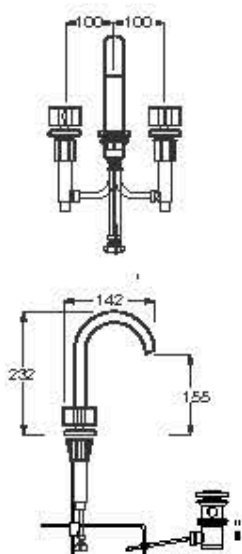

Chrome

Pro Systems support for wall-hung WC.

Ref. A890090400  
1190 x 500 x 140-195 mm

Support for wall-hung bidet.

Ref. A890041000  
1190 x 500 x 140-195 mm

Electronic touchless 3/6L dual flush plate with back painted glass and pattern finish. Compatible with Ref. A890090400, Ref. A890080200, Ref. A890080120 and Ref. A890080020.

Deck mounted 3 tapholes basin mixer with central swivel spout and pop up waste.

Ref. A5A3676..0  
232 x 142 mm

**Finishes:**  
00 Chrome  
VC Greige  
VS Brushed steel

Built-in 3 tapholes basin mixer with central spout of 180 mm length.