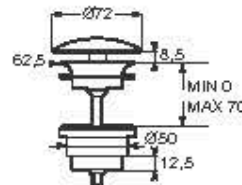

Fixed open drain for built-in basin mixer.
(Ref. A5A3576..0).

Ref. A5064058..
Ø 72 mm

Finishes:
00 Chrome
VC Greige
VS Brushed steel