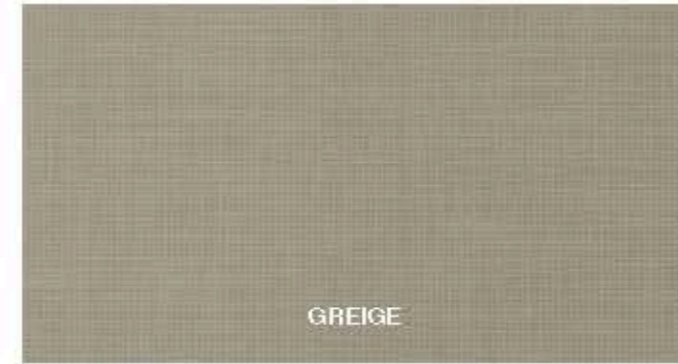

ELECTRONIC FLUSH PLATES

GREIGE