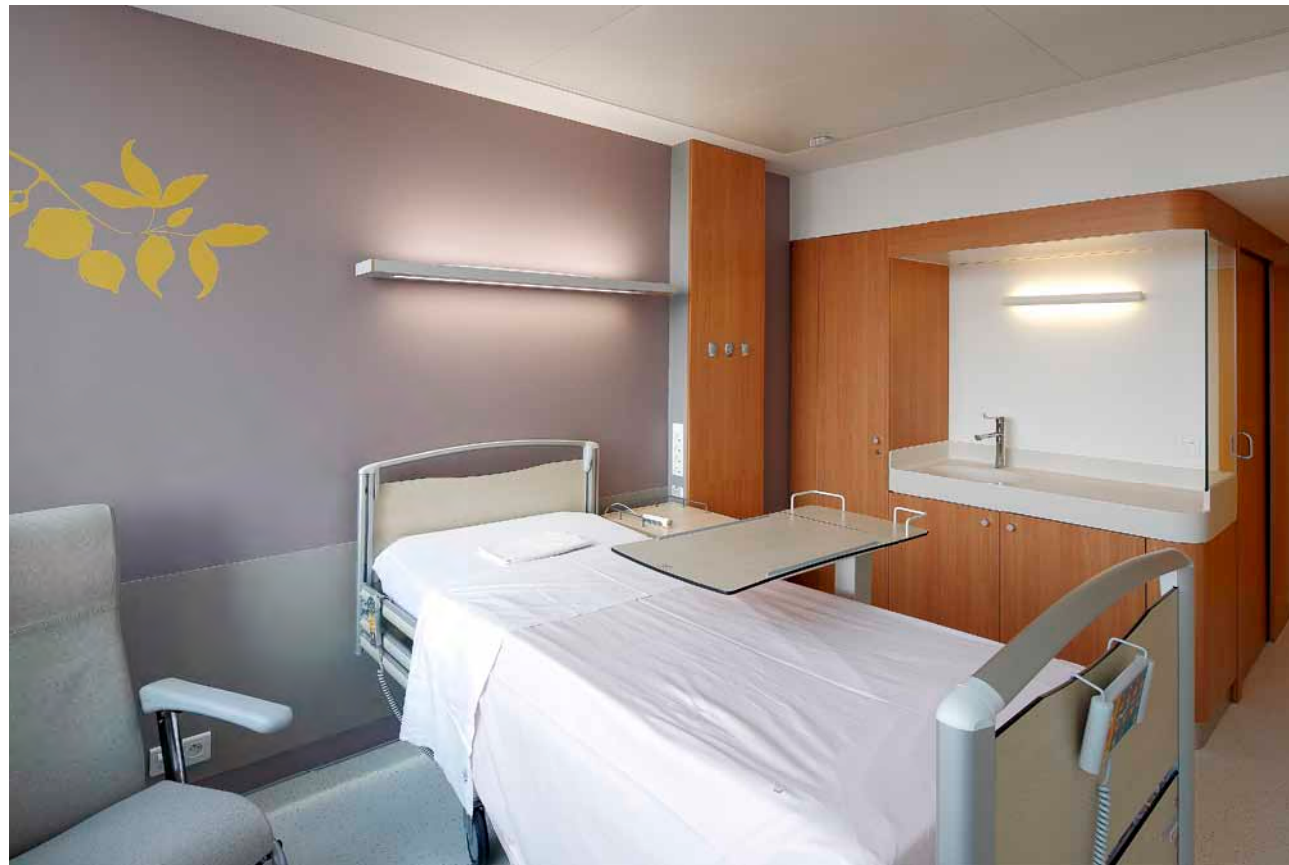

**José Quintela, project manager
& Fernando Silva, design manager**

Hôpital Saint-Joseph

location
Paris, France

design
AIA

photography
Guillaume SATRE

Entrée des familles

Urgencias Pediatría del Hospital Virgen del Camino