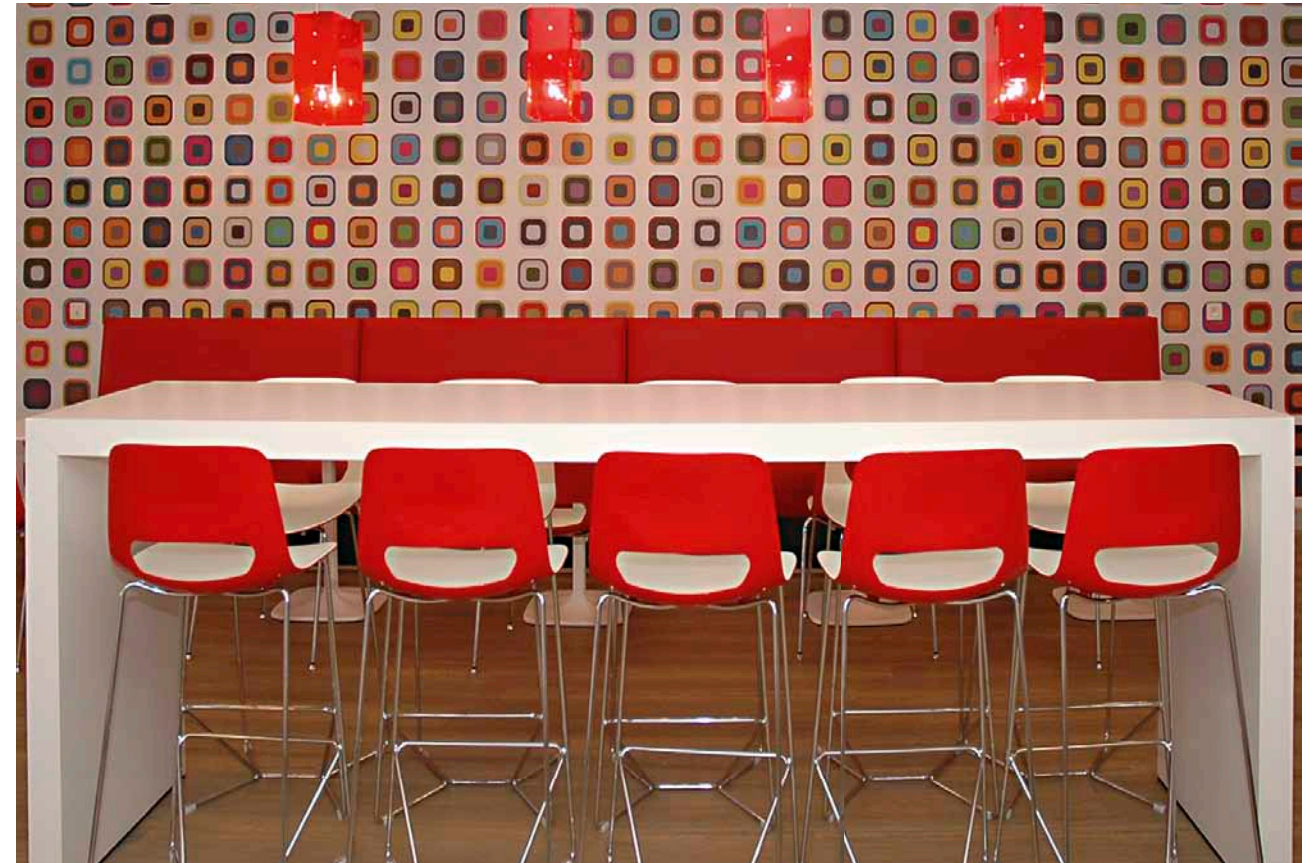

Universitair Ziekenhuis Brussel

location

Brussels, Belgium

design

**Digital Wallcollection – design Brosno,
customized by Arlette Verleyen**